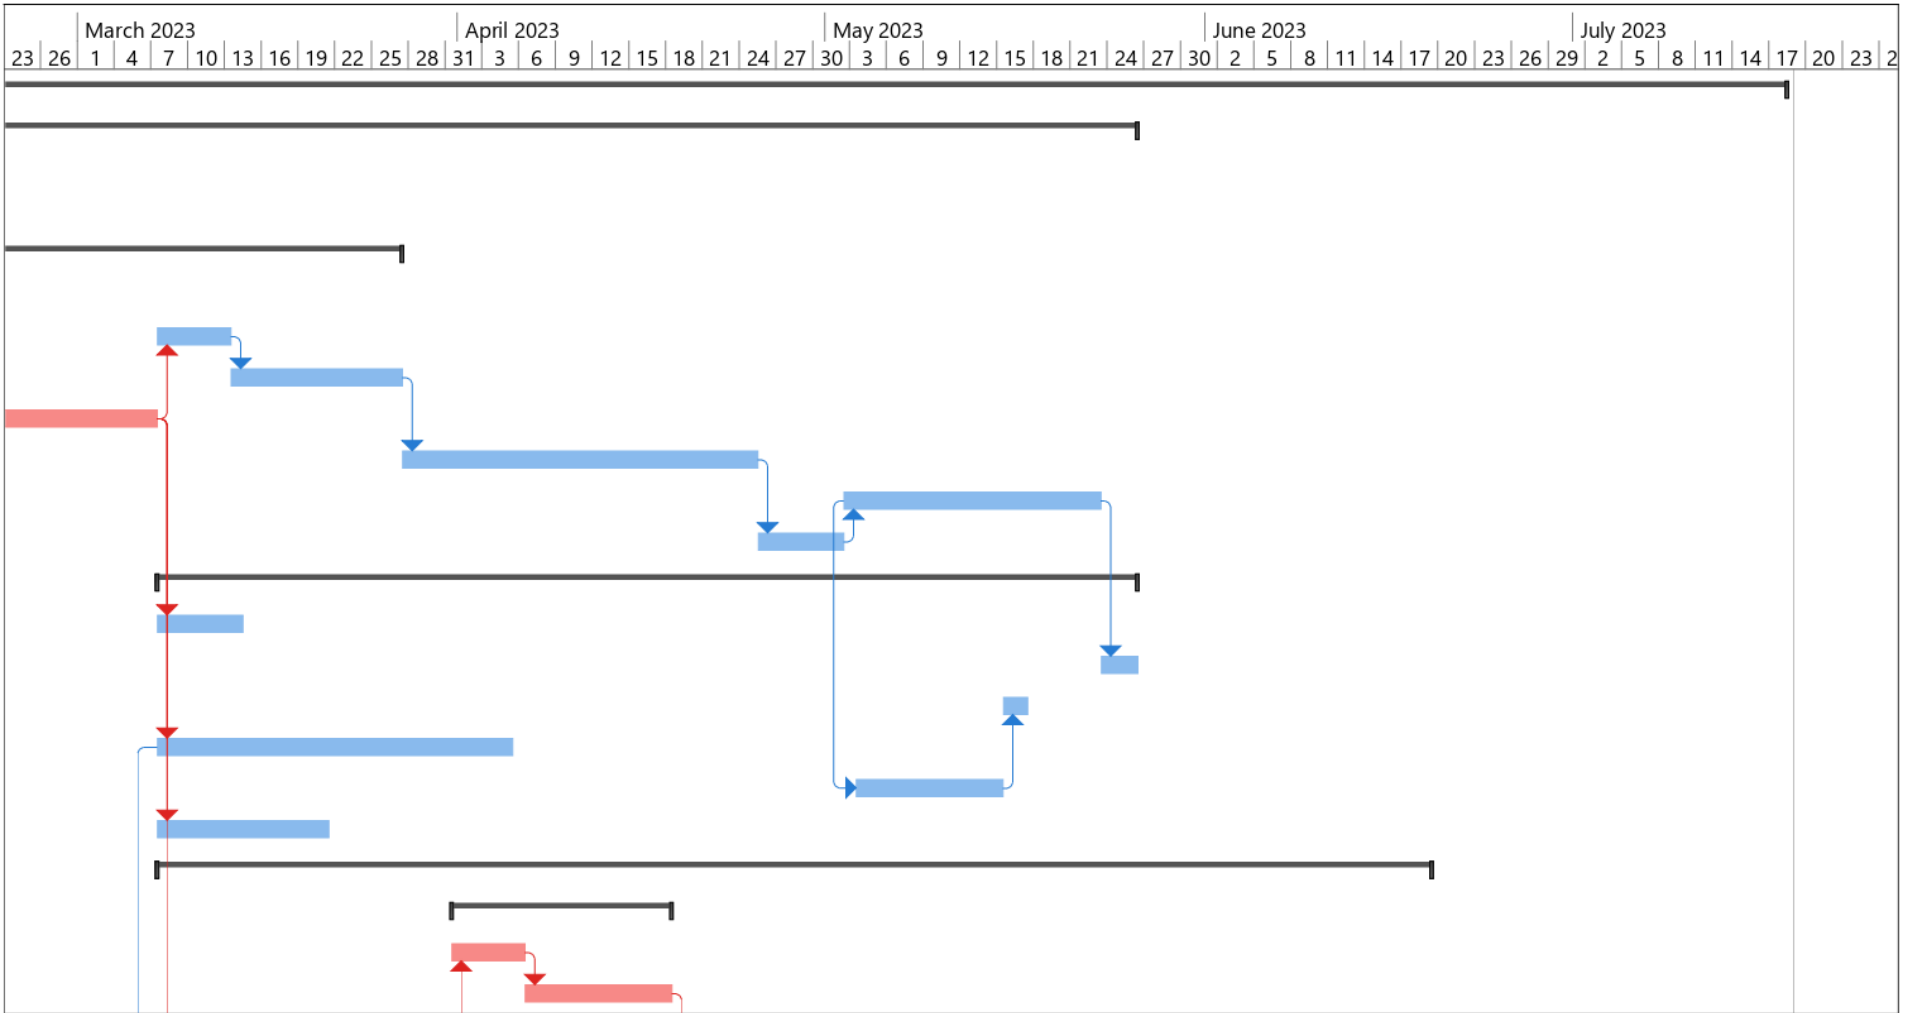

Project: Cronograma Santana a Date: Mon 23/1/23	Task		Inactive Summary		External Tasks	
	Split		Manual Task		External Milestone	
	Milestone		Duration-only		Deadline	
	Summary		Manual Summary Rollup		Critical	
	Project Summary		Manual Summary		Critical Split	
	Inactive Task		Start-only		Progress	
	Inactive Milestone		Finish-only		Manual Progress	